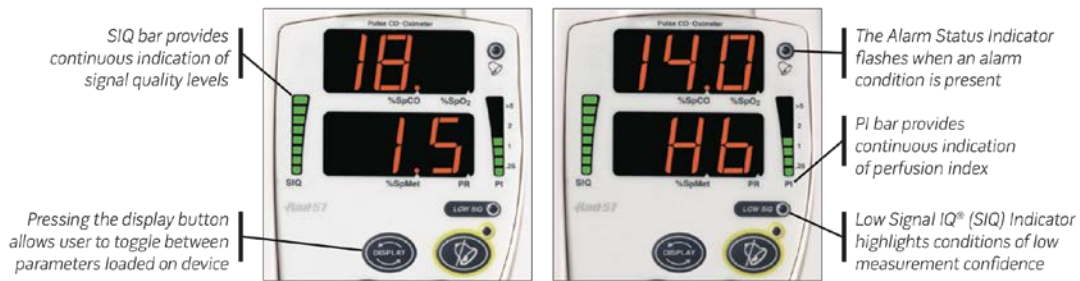

SCREEN DISPLAYS

The Masimo Rad-57's easy-to-read screen provides at-a-glance patient status data.

SCREEN DISPLAYS

The Masimo Rad-57's easy-to-read screen provides at-a-glance patient status data.

SCREEN DISPLAYS

The Masimo Rad-57's easy-to-read screen provides at-a-glance patient status data.

SCREEN DISPLAYS

The Masimo Rad-57's easy-to-read screen provides at-a-glance patient status data.

NONINVASIVE AND QUICK MEASUREMENTS AT THE PUSH OF A BUTTON

Place Sensor on Finger

Press Display Button

Obtain Results

NONINVASIVE AND QUICK MEASUREMENTS AT THE PUSH OF A BUTTON

Place Sensor on Finger

Press Display Button

Obtain Results

NONINVASIVE AND QUICK MEASUREMENTS AT THE PUSH OF A BUTTON

Place Sensor on Finger

Press Display Button

Obtain Results

NONINVASIVE AND QUICK MEASUREMENTS AT THE PUSH OF A BUTTON

Place Sensor on Finger

Press Display Button

Obtain Results